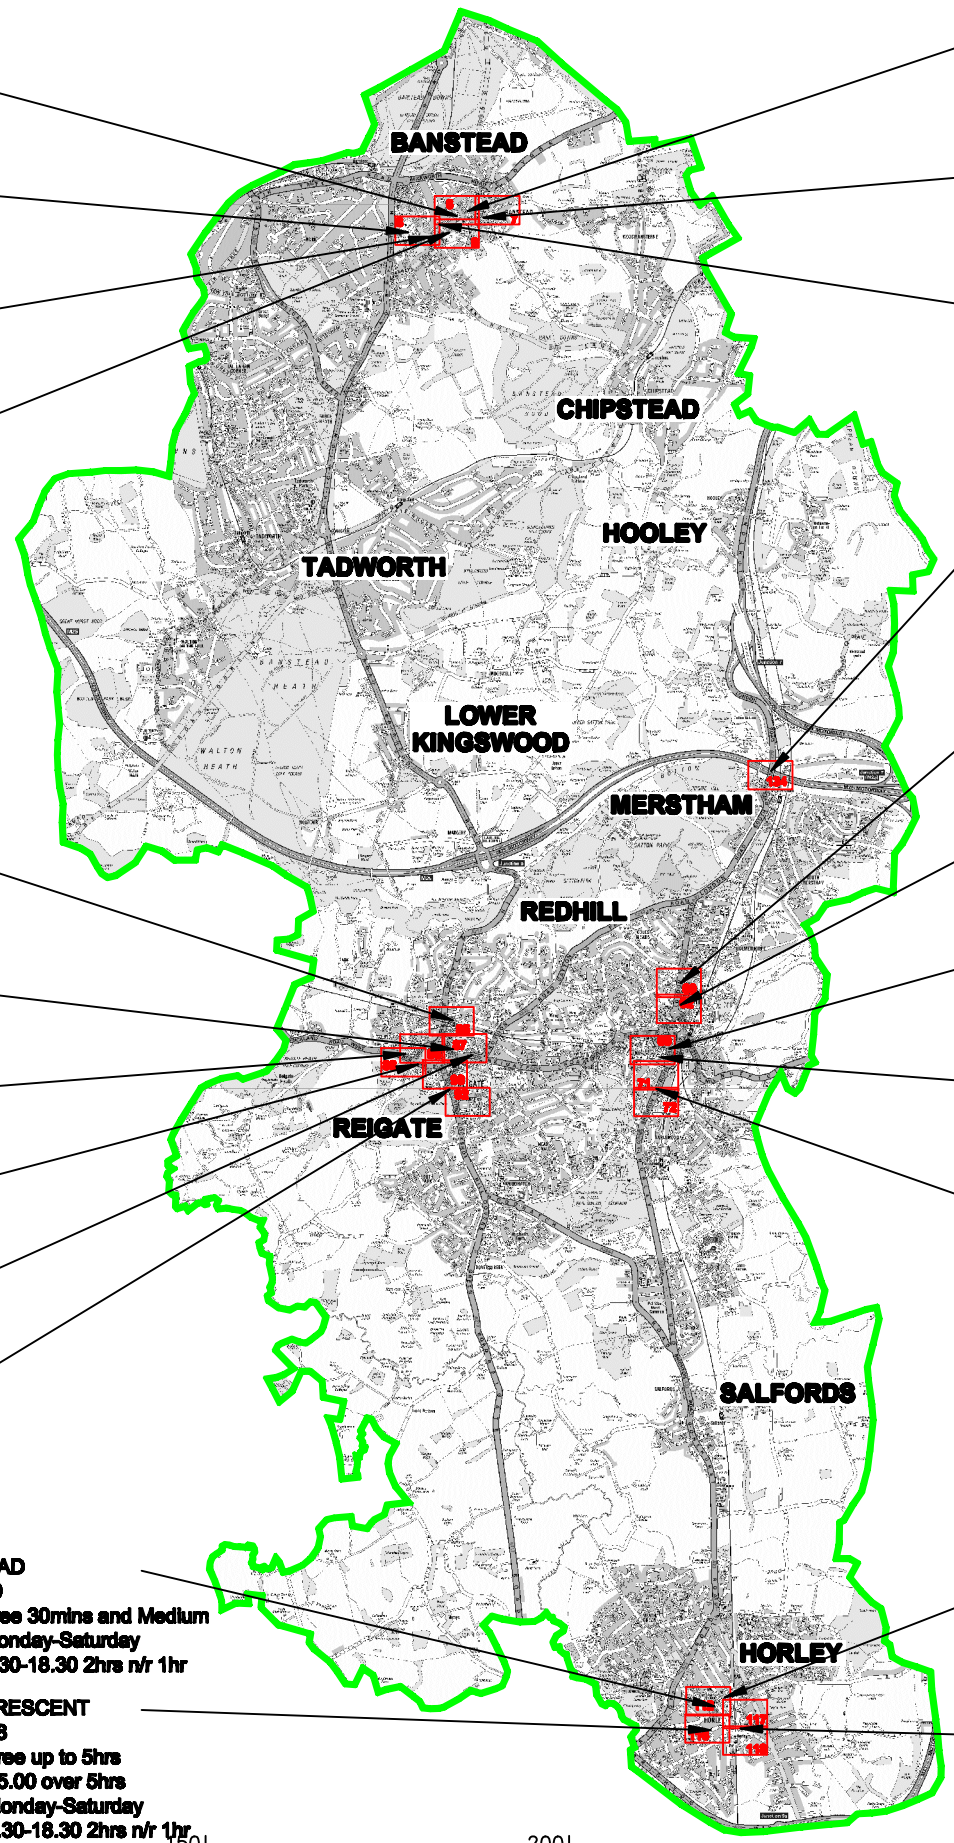

VICTORIA ROAD
Spaces 19
Tariff Free 30mins and Medium
Operation Monday-Saturday
8.30-18.30 2hrs n/r 1hr

RUSSELLS CRESCENT
Spaces 38
Tariff Free up to 5hrs
£5.00 over 5hrs
Operation Monday-Saturday
8.30-18.30 2hrs n/r 1hr

HARBOURFIELD ROAD
Spaces 11
Tariff Free 30mins and Medium
Operation Monday-Saturday
8.30-18.30 2hrs n/r 1hr

CHILTONS ROAD
Spaces 6
Tariff Free 30mins and Medium
Operation Monday-Saturday
8.30-18.30 2hrs n/r 1hr

WILMOT WAY
Spaces 8
Tariff Free 30mins and Medium
Operation Monday-Saturday
8.30-18.30 2hrs n/r 1hr

LONDON ROAD NORTH
Spaces 47
Tariff Long term rate £4.20 all day
Operation Monday-Friday
8.30-18.30

LONDON ROAD
Spaces 8
Tariff Medium and £5.50 over 5 hrs
Operation Monday-Saturday
8.30-18.30 1hr n/r 2hrs

LONDON ROAD
Spaces 16
Tariff Medium and £5.50 over 5 hrs
Operation Monday-Saturday
8.30-18.30 1hr n/r 2hrs

HIGH STREET
Spaces 9
Tariff Medium
Operation Monday-Saturday
8.30-18.30 2hrs n/r 2hrs

CHAPEL ROAD
Spaces 12
Tariff Medium
Operation Monday-Saturday
8.30-18.30 1hr n/r 1hr

BRIGHTON ROAD
Spaces 49
Tariff Free 30mins and Medium
Operation Monday-Friday
8.30-18.30 2hrs n/r 1hr

HIGH STREET
Spaces 19
Tariff Free 30mins and Medium
Operation Monday-Saturday
8.00-18.00 2hrs n/r 1hr

STATION APPROACH
Spaces 27
Tariff Long term rate £5.00 all day
Operation Monday-Saturday
All day

Notes

Rev.	Description	Drwn	Sig.	Date	Chkd	Sig.	Date	Appr	Sig.	Date
A	TARIFFS AMENDED	CAH	CAH	05.11	RH	RH	05.11			

Rev.	Description	Drwn	Sig.	Date	Chkd	Sig.	Date	Appr	Sig.	Date
A	TARIFFS AMENDED	CAH	CAH	05.11	RH	RH	05.11			

North Point

Based upon the Ordnance Survey mapping with the permission of the Controller of Her Majesty's Stationery Office. Crown copyright. Unauthorised reproduction infringes Crown copyright and may lead to prosecution or civil proceedings. Surrey County Council LA 076872 1999.

Drawn by	Sig.	Date
CAH	CAH	11/10
Checked by	Sig.	Date
SDC	SDC	11/10
Approved by	Sig.	Date
DC	DC	11/10

Project: REIGATE AND BANSTEAD
PAY AND DISPLAY (REVISED MAY 2011)

Drawing: PROPOSED PARKING BAYS, LOCATIONS AND TARIFF

SHEET OF

SURREY COUNTY COUNCIL
Sustainable Development

Project No. R&B
Contract Sheet No. PLAN_PD A
Drawing No. PLAN_PD A
Classification PRESENTATION